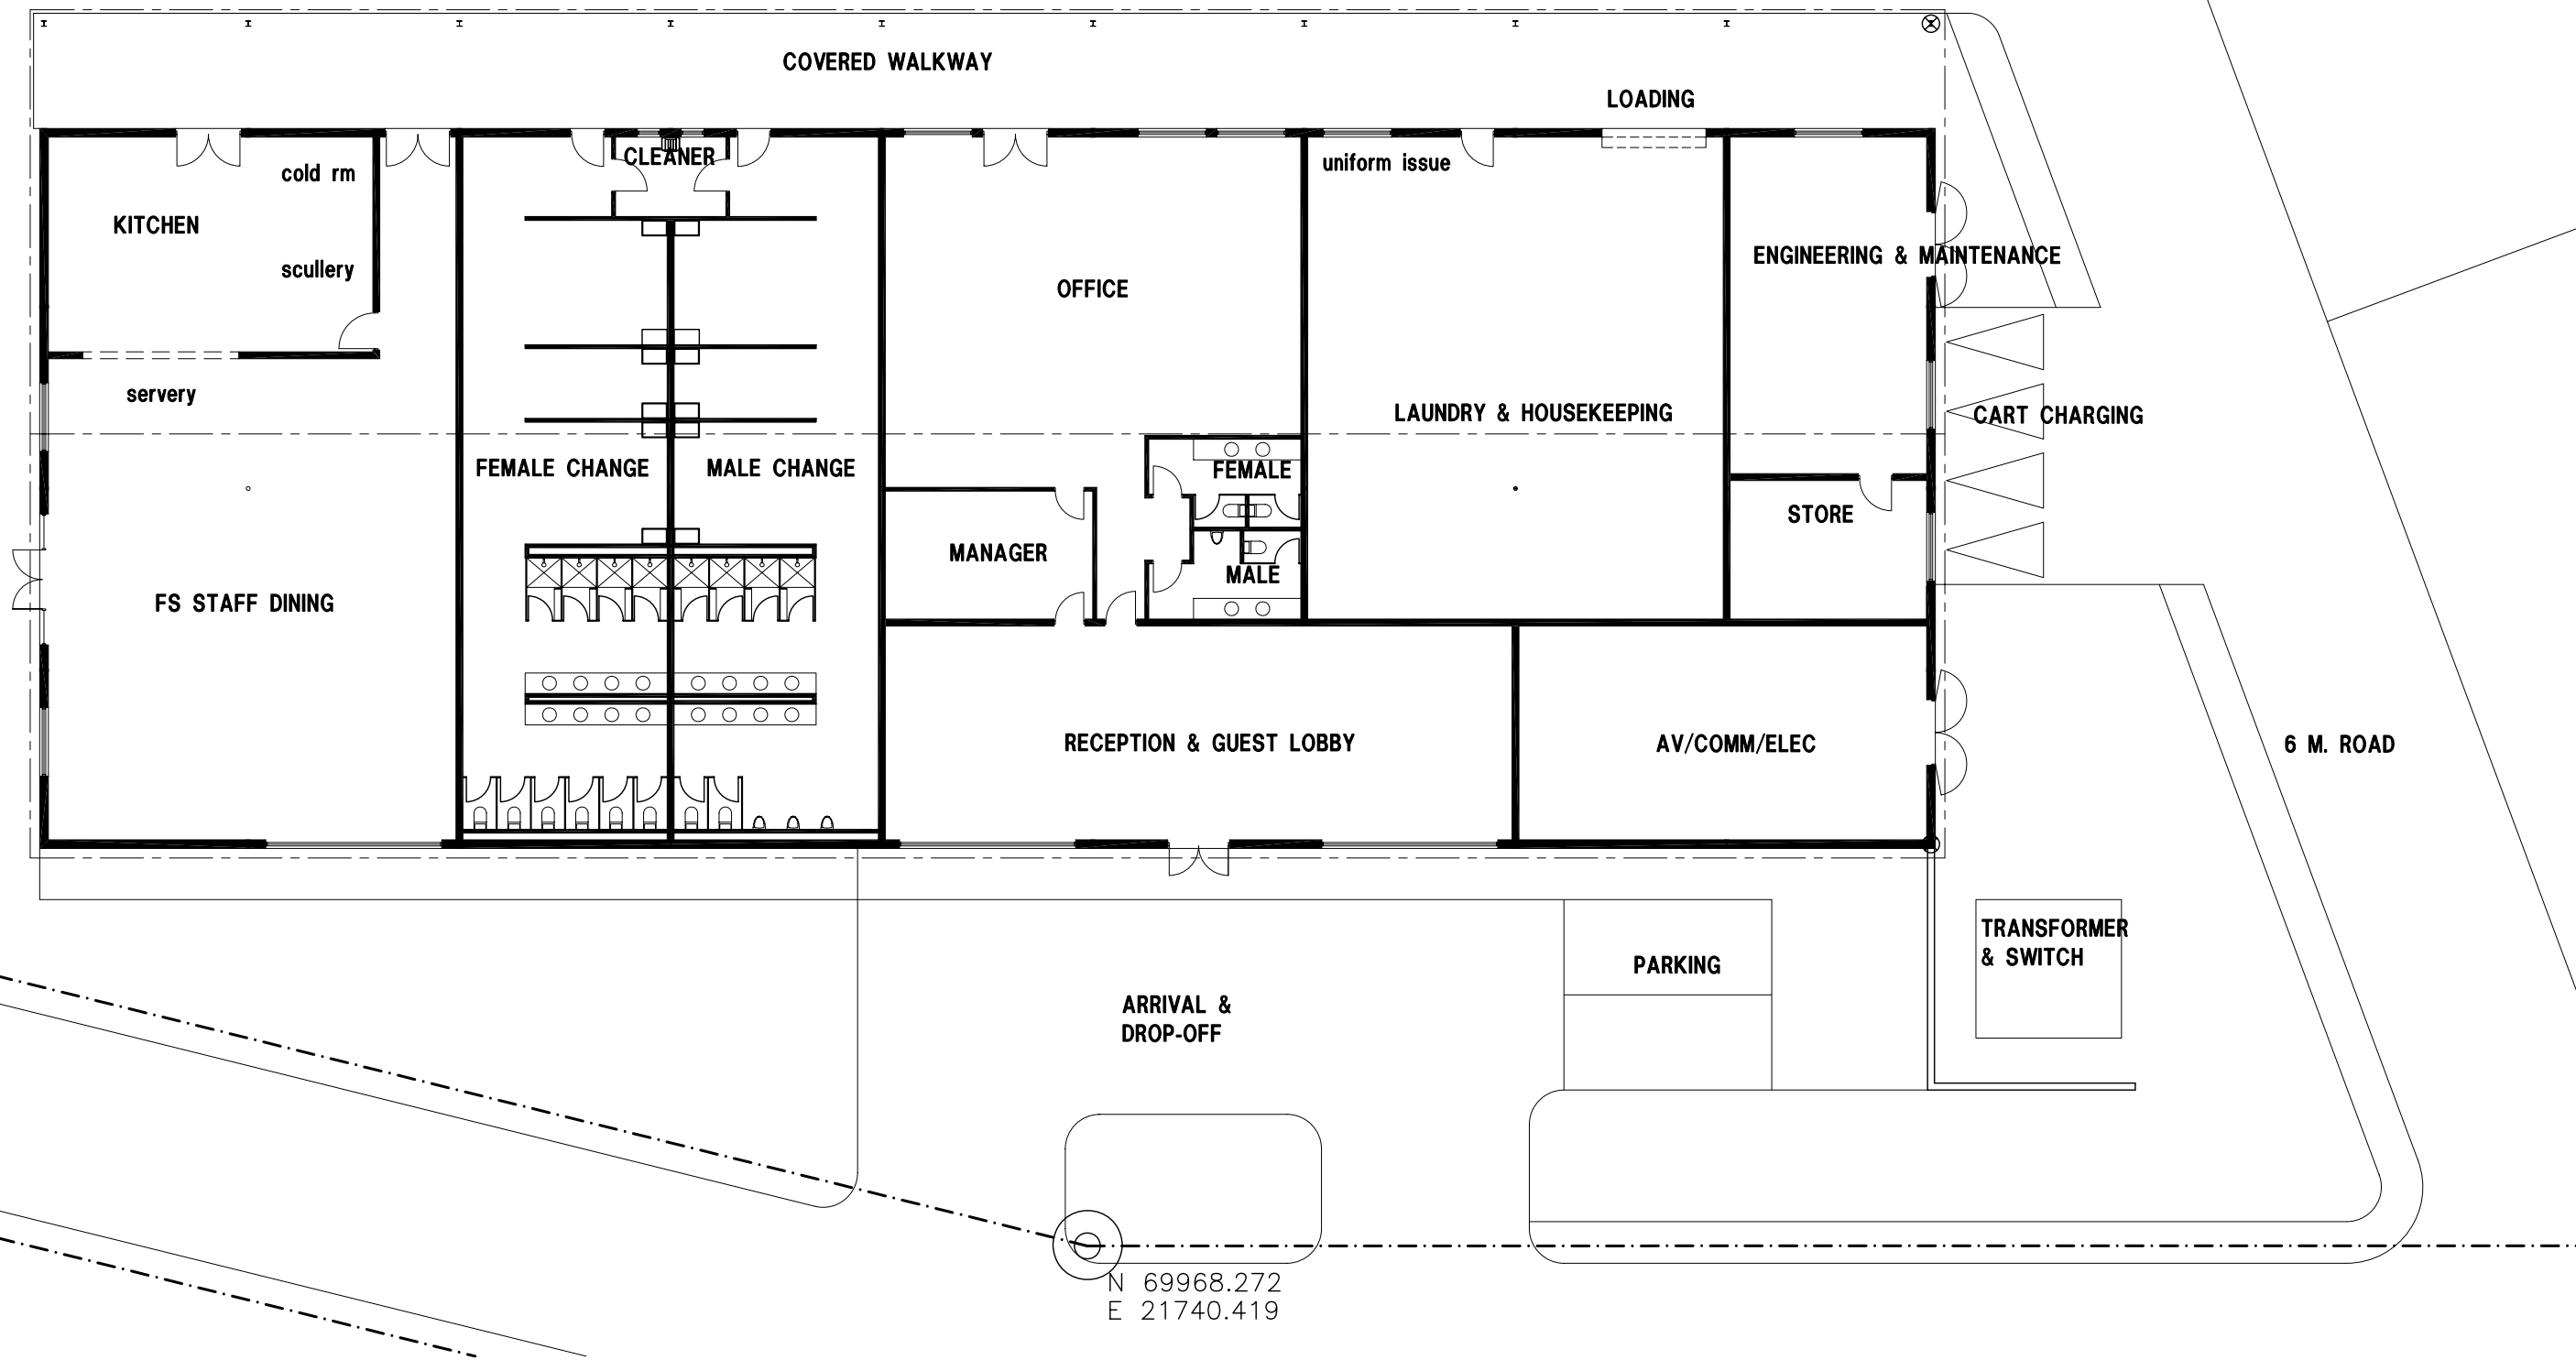

PLANT  
COMPOUND

CLEARWATER BAY RESORT  
BARBADOS  
BACK OF HOUSE - FLOOR PLAN

SCALE 1:200 @ A3